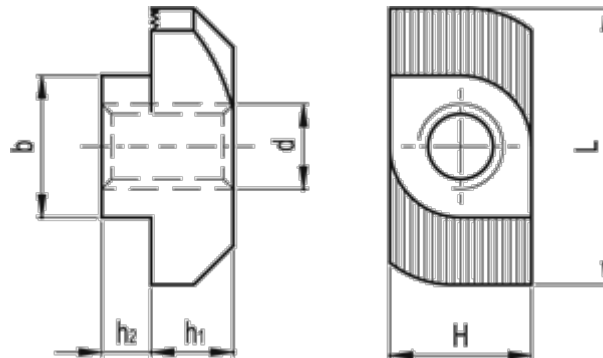

Article number: 20650385

Description: E+G Dowels for T-slots  
GN 505-8-M6-MB

## Measures

---

$b -0.1 -0.5 = 8$

$d = M6$

$H -0.1 -0.5 = 8$

$h1 -0.4 = 5.0$

$h2 = 1.6 -0.4$

$L +/-0.5 = 16$

Weight (g) = 6